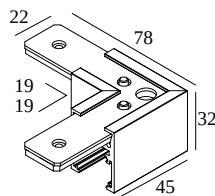

SLM26L - CORNER SET 90°

23358 9640 B

AVAILABLE IN

BLACK 23358 9640 B

WHITE 23358 9640 W

[View on website](#)

General info

LOCATION	indoor
WEIGHT (KG)	0.1

For detailed installation instructions, please consult the manual : [23358_00X0_HAND.pdf](#)

WHERE USED

23358 0000 SLM26L - PROFILE

23358 0010 SLM26L - PROFILE 1m

23358 0020 SLM26L - PROFILE 2m

23358 0030 SLM26L - PROFILE 3m